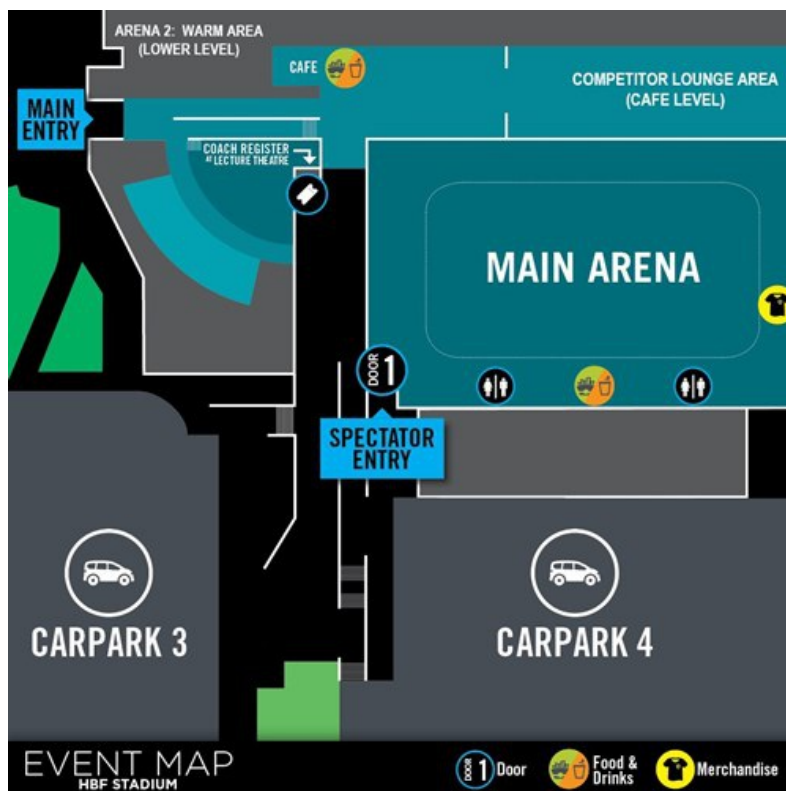

Description	One day ticket price	Two day ticket price
Adult 18yrs+	\$25.74	\$35.94
Concession (must show ID)	\$18.54	\$25.74
Junior 6-17yrs	\$13.45	\$18.54
Family Ticket - 2 Adults & 2 Juniors	\$61.68	\$87.20

Please note a credit card surcharge applies per ticket along with a transaction fee per booking for all tickets purchased on the internet & over the phone

Event Map

Getting here

Parking:

A parking fee of \$10 applies. Please allow plenty of time to travel to the venue and to park your car. With many event attendees arriving at the same time delays may occur. Car park staff will be on duty to direct traffic and assist with parking.

Shuttle Bus Service:

To be advised - please check the website two weeks prior to the event date.

Uber:

HBF Stadium now has a dedicated Uber ride-share pickup area to service the venue, providing an easy way to get picked up and dropped off. Simply walk to the pickup and drop-off zone located in front of the venue on the left to wait for your Uber. Click [here \(https://www.uber.com/en-AU/cities/perth/\)](https://www.uber.com/en-AU/cities/perth/) for more information on Uber.

NO glass, cans or plastic bottles are allowed in the arena. Cups are provided at each entry door.

Please Note: *HBF Stadium is a licensed venue. No alcohol is to be brought into the venue.*

Ticketing

To avoid disappointment we recommend you purchase only from the authorised ticket